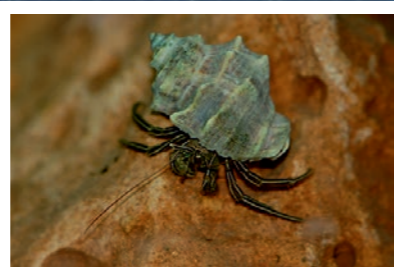

MANGROVES

Isaac Kehimkar

DOLPHIN

Isaac Kehimkar

OLIVE RIDLEY TURTLE

Digant Desai

BLACKTIP SHARK

Sameer Kehimkar

FAVITE CORAL

Sameer Kehimkar

HERMIT CRAB

Isaac Kehimkar

TUNA

- Places
- CMPA Site
- Sanctuary

- Palghar
- Thane
- Mumbai
- Flamingo Sanctuary
- Navi Mumbai
- Alibaug
- Harihareshwar
- Velas to Dahbol
- Ratnagiri
- Ansure Creek
- Malvan Marine Sanctuary