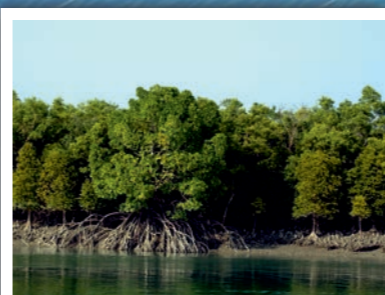

MANGROVES

Isaac Kehimkar